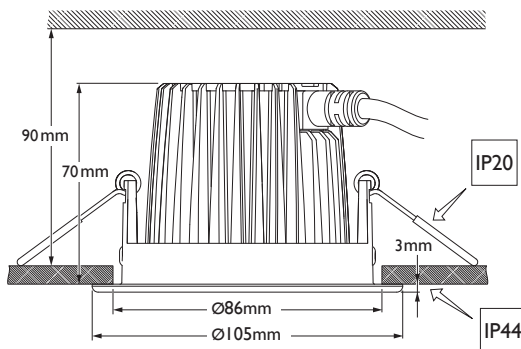

CoreLine ProSet

CoreLine ProSet is a high quality 90mm downlight, offering superb lifetime of 50,000 hours, and IP44 rating so that it can be used in bathrooms as well as other typical residential and commercial applications. With adjustable ring, this product offers fantastic versatility to direct the light exactly where you want to put it. Consuming only 13W of energy, this product will deliver up to 75% energy savings, with even further savings possible through dimmability.

Features and Benefits

- Fit the application - 3000K/ 4000K CCT, CRI80, high consistency
- Fixed and Adjustable fittings, white finish
- High Output - 640lm output
- Saving - Only 13W power consumption, vs 50W halogen
- Long lasting - 50k hours lifetime vs 3k hours of halogen
- 90mm cutout - Easily replace your halogen spotlight
- Plug and Play - Prewired with 1.2m flex and 3-pin plug
- High compatibility - Extensive leading edge dimmer compatibility list
- IP44 - Applicable for Bathrooms

Product ID	Width (mm)	Height (mm)	Cut-out (mm)
RS121B	105	73	ø86

Dimensions in mm (Nominal)

CORELINE PROSET DOWNLIGHT

Family Name	CoreLine ProSet Downlight	Dimmable	"Selected Leading edge dimmers. Please refer to www.philips.com.au for dimming details."
Model	RS121B - Adjustable	Installation	Recessed Adjustable
Lumen/ Watt	640lm/ 13W	IP rating	IP44
Lamp Colour	3000K, 4000K	Weight	RS121B - 0.33kg
Colour Rendering Index (CRI)	80	Colour of housing	White
Flex and Plug	Yes	Application	Residential, Retail, Hospitality, Commercial
Lifetime L70*	50,000 hrs	Accessories	NA
Unified Glare Ratio (UGR)	n/a	Suspension Height - min/max	NA
Optics	40D	Maximum Run Length	NA
Driver	Integrated driver		